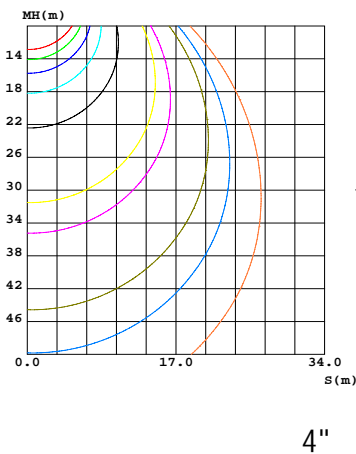

4" 6" LED Retrofit Downlight

Features:

- IC Rated;
- Various function options: Single CCT, 5 CCT adjustable and nightlight
- Easily adjust sizing to fit 5" or 6" recessed can housings.
- High Brightness with efficient LEDs and Driver
- ETL Approved
- Excellent Color Consistency and CRI
- Direct replacement for reflector lamps, Easy installation
- Smooth, Uniform Dimming

Night light mode

Dimensions

Light Distribution

Specifications:

Model	DLA2-04-11-5CT	DLA2-04-11-6CT	DLA2-06-15-5CT	DLA2-06-15-6CT
Power	11W	11W+3W	15W	15W+3W
CCT	5 CCT	5 CCT+2000K	5 CCT	5 CCT+2000K
Brightness	900lm	900lm	1200lm	1200lm
Dimension	5 1/4"x1 3/4"	5 1/4"x1 3/4"	7 3/8"x2 1/2"	7 3/8"x2 1/2"
Voltage	120VAC			
Power Efficiency	0.9			
RA	90			
LED Type	SMD2835			
Dimmable	Yes, Triac			