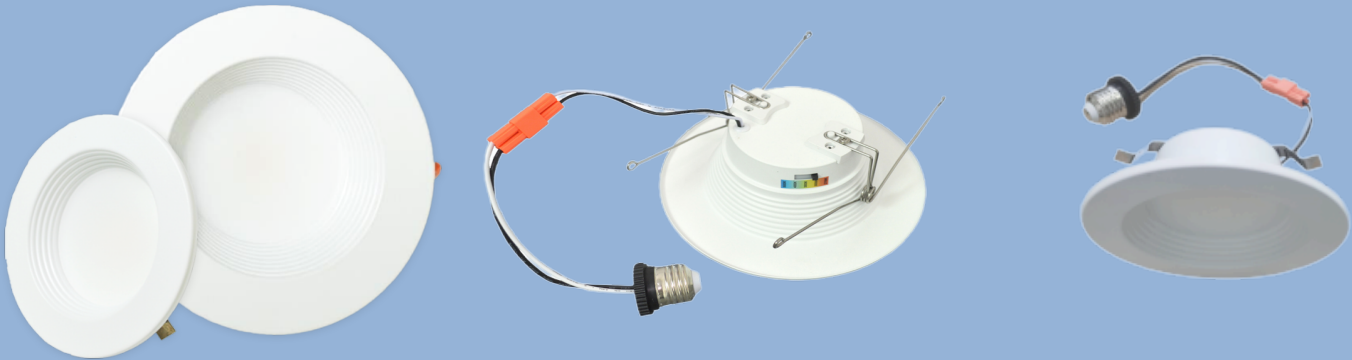

4" 6" LED Retrofit Downlight

Features:

- IC Rated;
- Various function options: Single CCT, 5 CCT adjustable and nightlight
- Easily adjust sizing to fit 5" or 6" recessed can housings.
- High Brightness with efficient LEDs and Driver
- ETL Approved
- Excellent Color Consistency and CRI
- Direct replacement for reflector lamps, Easy installation
- Smooth, Uniform Dimming

Night light mode

Dimensions

Light Distribution

Specifications:

Model	DLA2-04-11-5CT	DLA2-04-11-6CT	DLA2-06-15-5CT	DLA2-06-15-6CT
Power	11W	11W+3W	15W	15W+3W
CCT	5 CCT	5 CCT+2000K	5 CCT	5 CCT+2000K
Brightness	900lm	900lm	1200lm	1200lm
Dimension	5 1/4"x1 3/4"	5 1/4"x1 3/4"	7 3/8"x2 1/2"	7 3/8"x2 1/2"
Voltage	120VAC			
Power Efficiency	0.9			
RA	90			
LED Type	SMD2835			
Dimmable	Yes, Triac			