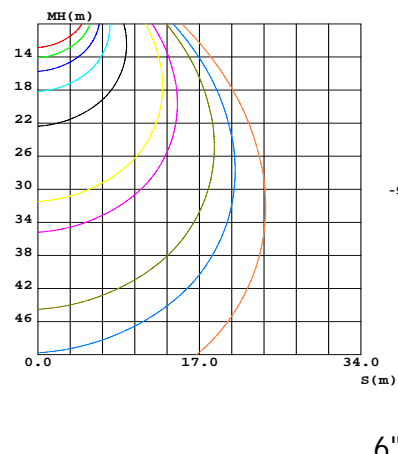

4" 6" LED Retrofit Downlight

Features:

- IC Rated;
- Various function options: Single CCT, 5 CCT adjustable and nightlight
- Easily adjust sizing to fit 5" or 6" recessed can housings.
- High Brightness with efficient LEDs and Driver
- ETL Approved
- Excellent Color Consistency and CRI
- Direct replacement for reflector lamps, Easy installation
- Smooth, Uniform Dimming

Night light mode

Dimensions

Light Distribution

Specifications:

Model	DLA2-04-11-5CT	DLA2-04-11-6CT	DLA2-06-15-5CT	DLA2-06-15-6CT
Power	11W	11W+3W	15W	15W+3W
CCT	5 CCT	5 CCT+2000K	5 CCT	5 CCT+2000K
Brightness	900lm	900lm	1200lm	1200lm
Dimension	5 1/4"x1 3/4"	5 1/4"x1 3/4"	7 3/8"x2 1/2"	7 3/8"x2 1/2"
Voltage	120VAC			
Power Efficiency	0.9			
RA	90			
LED Type	SMD2835			
Dimmable	Yes, Triac			