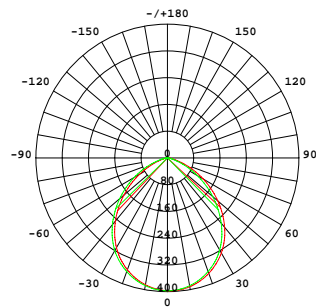

4" 6" LED Retrofit Downlight

Features:

- IC Rated;
- Various function options: Single CCT, 5 CCT adjustable and nightlight
- Easily adjust sizing to fit 5" or 6" recessed can housings.
- High Brightness with efficient LEDs and Driver
- ETL Approved
- Excellent Color Consistency and CRI
- Direct replacement for reflector lamps, Easy installation
- Smooth, Uniform Dimming

Night light mode

Dimensions

Light Distribution

Specifications:

Model	DLA2-04-11-5CT	DLA2-04-11-6CT	DLA2-06-15-5CT	DLA2-06-15-6CT
Power	11W	11W+3W	15W	15W+3W
CCT	5 CCT	5 CCT+2000K	5 CCT	5 CCT+2000K
Brightness	900lm	900lm	1200lm	1200lm
Dimension	5 1/4"x1 3/4"	5 1/4"x1 3/4"	7 3/8"x2 1/2"	7 3/8"x2 1/2"
Voltage	120VAC			
Power Efficiency	0.9			
RA	90			
LED Type	SMD2835			
Dimmable	Yes, Triac			