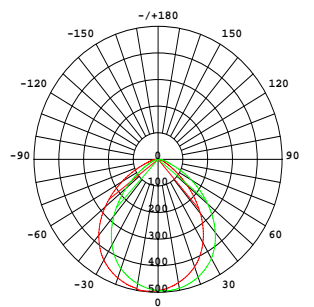

4" 6" LED Retrofit Downlight

Features:

- IC Rated;
- Various function options: Single CCT, 5 CCT adjustable and nightlight
- Easily adjust sizing to fit 5" or 6" recessed can housings.
- High Brightness with efficient LEDs and Driver
- ETL Approved
- Excellent Color Consistency and CRI
- Direct replacement for reflector lamps, Easy installation
- Smooth, Uniform Dimming

Night light mode

Dimensions

Light Distribution

Specifications:

Model	DLA2-04-11-5CT	DLA2-04-11-6CT	DLA2-06-15-5CT	DLA2-06-15-6CT
Power	11W	11W+3W	15W	15W+3W
CCT	5 CCT	5 CCT+2000K	5 CCT	5 CCT+2000K
Brightness	900lm	900lm	1200lm	1200lm
Dimension	5 1/4"x1 3/4"	5 1/4"x1 3/4"	7 3/8"x2 1/2"	7 3/8"x2 1/2"
Voltage	120VAC			
Power Efficiency	0.9			
RA	90			
LED Type	SMD2835			
Dimmable	Yes, Triac			