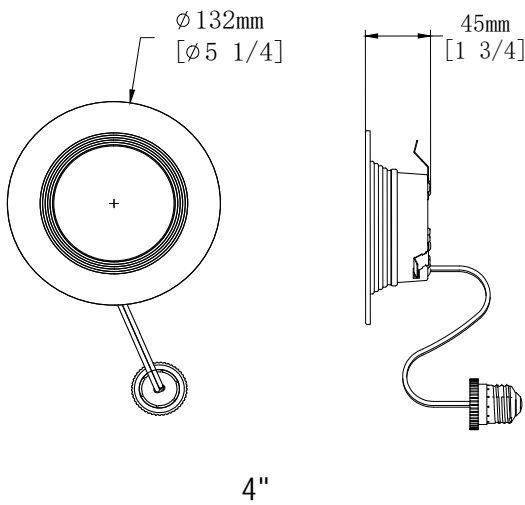

4" 6" LED Retrofit Downlight

Features:

- IC Rated;
- Various function options: Single CCT, 5 CCT adjustable and nightlight
- Easily adjust sizing to fit 5" or 6" recessed can housings.
- High Brightness with efficient LEDs and Driver
- ETL Approved
- Excellent Color Consistency and CRI
- Direct replacement for reflector lamps, Easy installation
- Smooth, Uniform Dimming

Night light mode

Dimensions

Light Distribution

Specifications:

Model	DLA2-04-11-5CT	DLA2-04-11-6CT	DLA2-06-15-5CT	DLA2-06-15-6CT
Power	11W	11W+3W	15W	15W+3W
CCT	5 CCT	5 CCT+2000K	5 CCT	5 CCT+2000K
Brightness	900lm	900lm	1200lm	1200lm
Dimension	5 1/4"x1 3/4"	5 1/4"x1 3/4"	7 3/8"x2 1/2"	7 3/8"x2 1/2"
Voltage	120VAC			
Power Efficiency	0.9			
RA	90			
LED Type	SMD2835			
Dimmable	Yes, Triac			