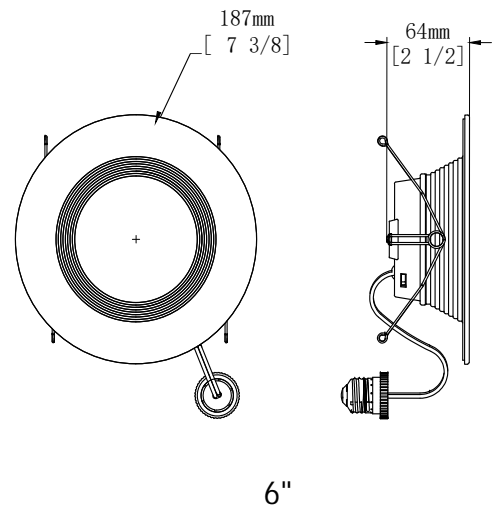

4" 6" LED Retrofit Downlight

Features:

- IC Rated;
- Various function options: Single CCT, 5 CCT adjustable and nightlight
- Easily adjust sizing to fit 5" or 6" recessed can housings.
- High Brightness with efficient LEDs and Driver
- ETL Approved
- Excellent Color Consistency and CRI
- Direct replacement for reflector lamps, Easy installation
- Smooth, Uniform Dimming

Night light mode

Dimensions

Light Distribution

Specifications:

Model	DLA2-04-11-5CT	DLA2-04-11-6CT	DLA2-06-15-5CT	DLA2-06-15-6CT
Power	11W	11W+3W	15W	15W+3W
CCT	5 CCT	5 CCT+2000K	5 CCT	5 CCT+2000K
Brightness	900lm	900lm	1200lm	1200lm
Dimension	5 1/4"x1 3/4"	5 1/4"x1 3/4"	7 3/8"x2 1/2"	7 3/8"x2 1/2"
Voltage	120VAC			
Power Efficiency	0.9			
RA	90			
LED Type	SMD2835			
Dimmable	Yes, Triac			